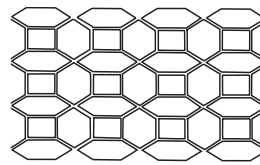

# STENCIL PATTERNS FOR NEW & EXISTING CONCRETE

**Block**  
Brick Size 398 x 192mm

**Rustic Brick**  
Av. Brick Size 230 x 140mm

**Mediterranean**  
Rectangle 172 x 116mm

**Convict Brick**  
Av. Brick Size 240 x 237mm

**Brick**  
Brick Size 226 x 105mm

**Bushrock**  
Av. Brick Size 230 x 225mm

**Classic Herringbone**  
Av. Brick Size 195 x 90mm

**10" Diamond Tile**  
Tile Size 262 x 262mm,  
Diamond Size 100 x 100mm

**European Fan**  
Av. Brick Size 130 x 100mm

**Basket Weave**  
Brick Size 195 x 90mm

**8" Quarry Tile**  
Tile Size 195 x 195mm

**Large Tile**  
Tile Size 264 x 264mm

**Ashlar Slate**  
Av. Brick Size 257 x 155mm

**Flagstone**  
Av. Brick Size 250 x 180mm

**Cobblestone**  
Av. Brick Size 235 x 126mm

**Cobble Rosette**  
Diameter 1.6m  
Av. Brick Size 165 x 78mm

**Star Compass**  
Diameter 1.6m (N,S,E,W)  
Letters Available)

**Rosette**  
Diameter 0.9m/1.6m/2.2m